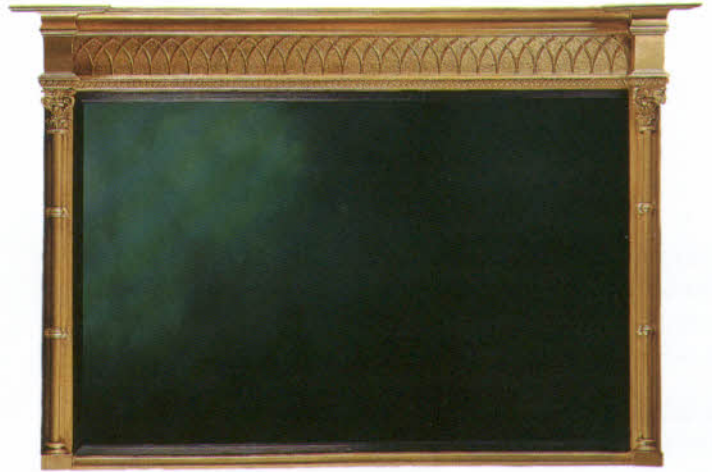

Traditional Mirrors

Ten beautiful reproduction mirrors, mainly of the 18th & 19th centuries, in a variety of sizes and styles. In the majority of cases the frames have been cast from valuable antique originals, and are available in gilt or wood finishes. To further enhance their authenticity, every detail of the original's back is reproduced, receiving almost as much attention as the decorated front. Supplied fully glazed with 4mm flat glass (we are pleased to quote for bevelled glass, or frame only).

OAKM9
The Carved Oval
1170 x 710mm
Antique gilt

OAKM9

CARE!
these illustrations are not in proportion - please refer to the approximate dimensions given.

OAKM4

OAKM3

OAKM7

OAKM5

OAKM4
The Rectangular Giltwood
1700 x 1320mm
Antique gilt

OAKM3
The Regency Overmantel
1170 x 1780mm
Antique gilt

OAKM7
The Malmaison
1370 x 860mm
Antique gilt/Ivory

OAKM5
The William & Mary
1450 x 840mm
Antique gilt/Ivory

OAKM10
The Garden Mirror
910 x 630mm
Pickled Pine